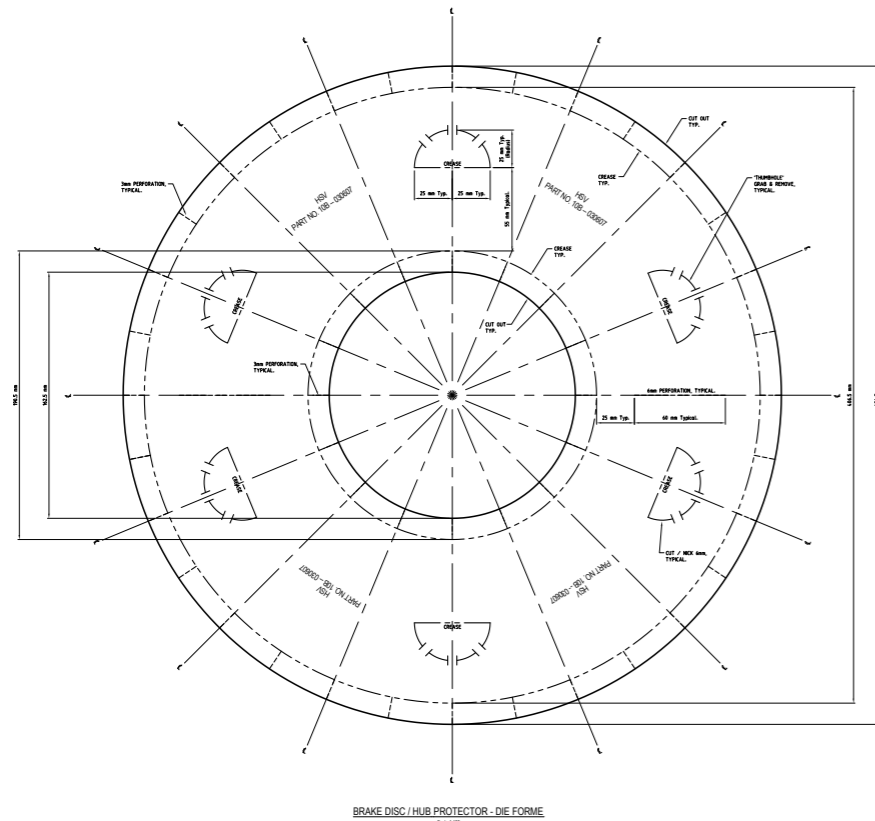

AUSTRALIAN INHIBITOR PTY. LTD.

Holden HSV Export VCI Treated Wheel Protector

on the wheel

mechanical drawing

finished blank